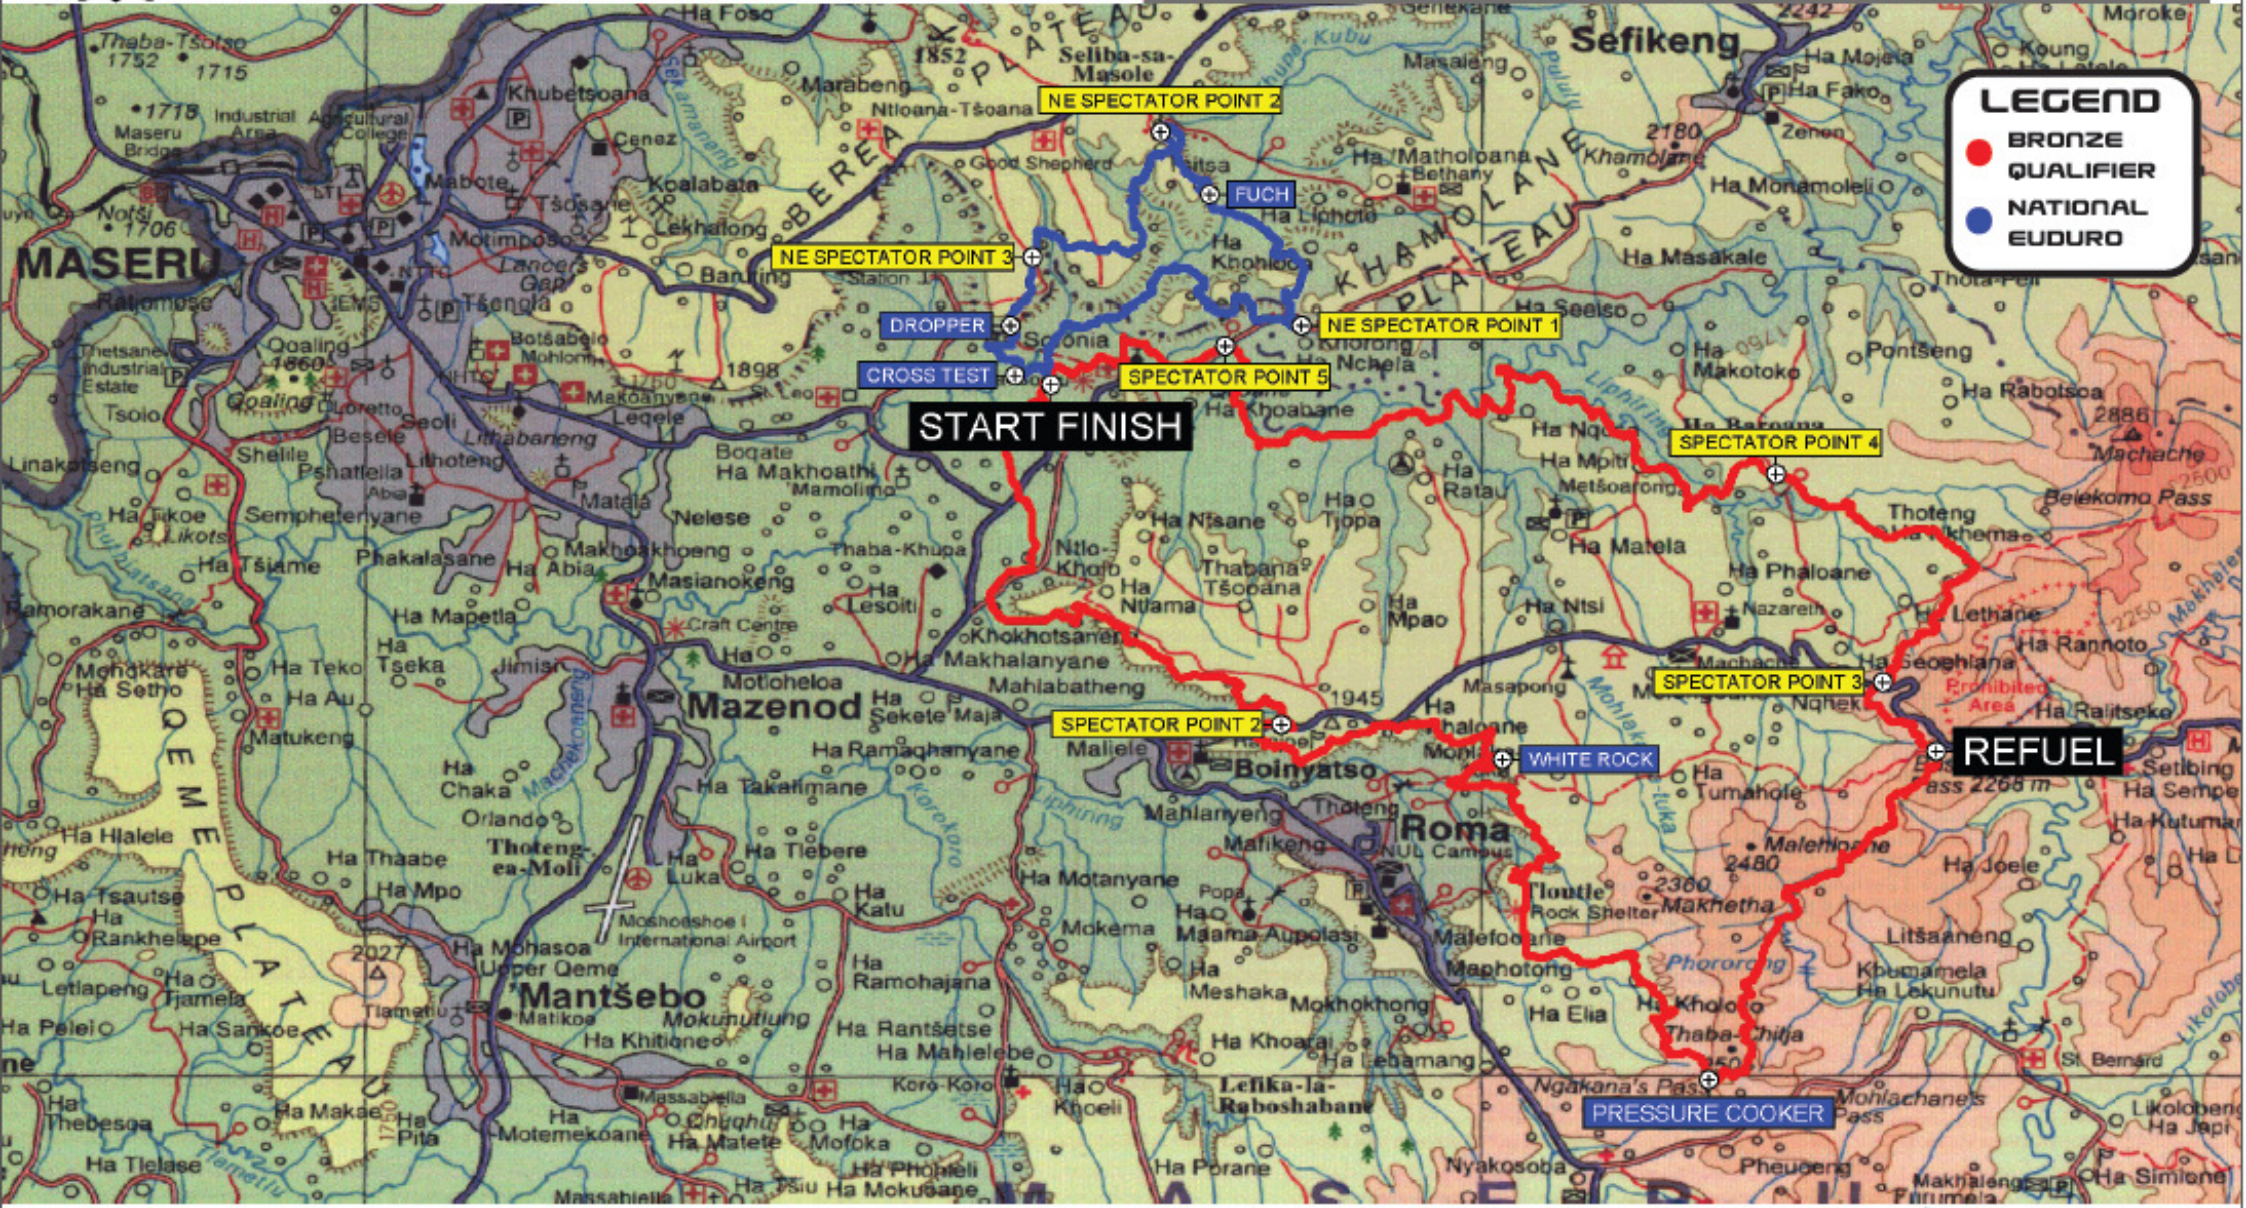

ROUTE MAP

LEGEND

- BRONZE QUALIFIER
- NATIONAL EUDURO

LIVE LESOTHO

AVANI

HOTELS & RESORTS

LEO